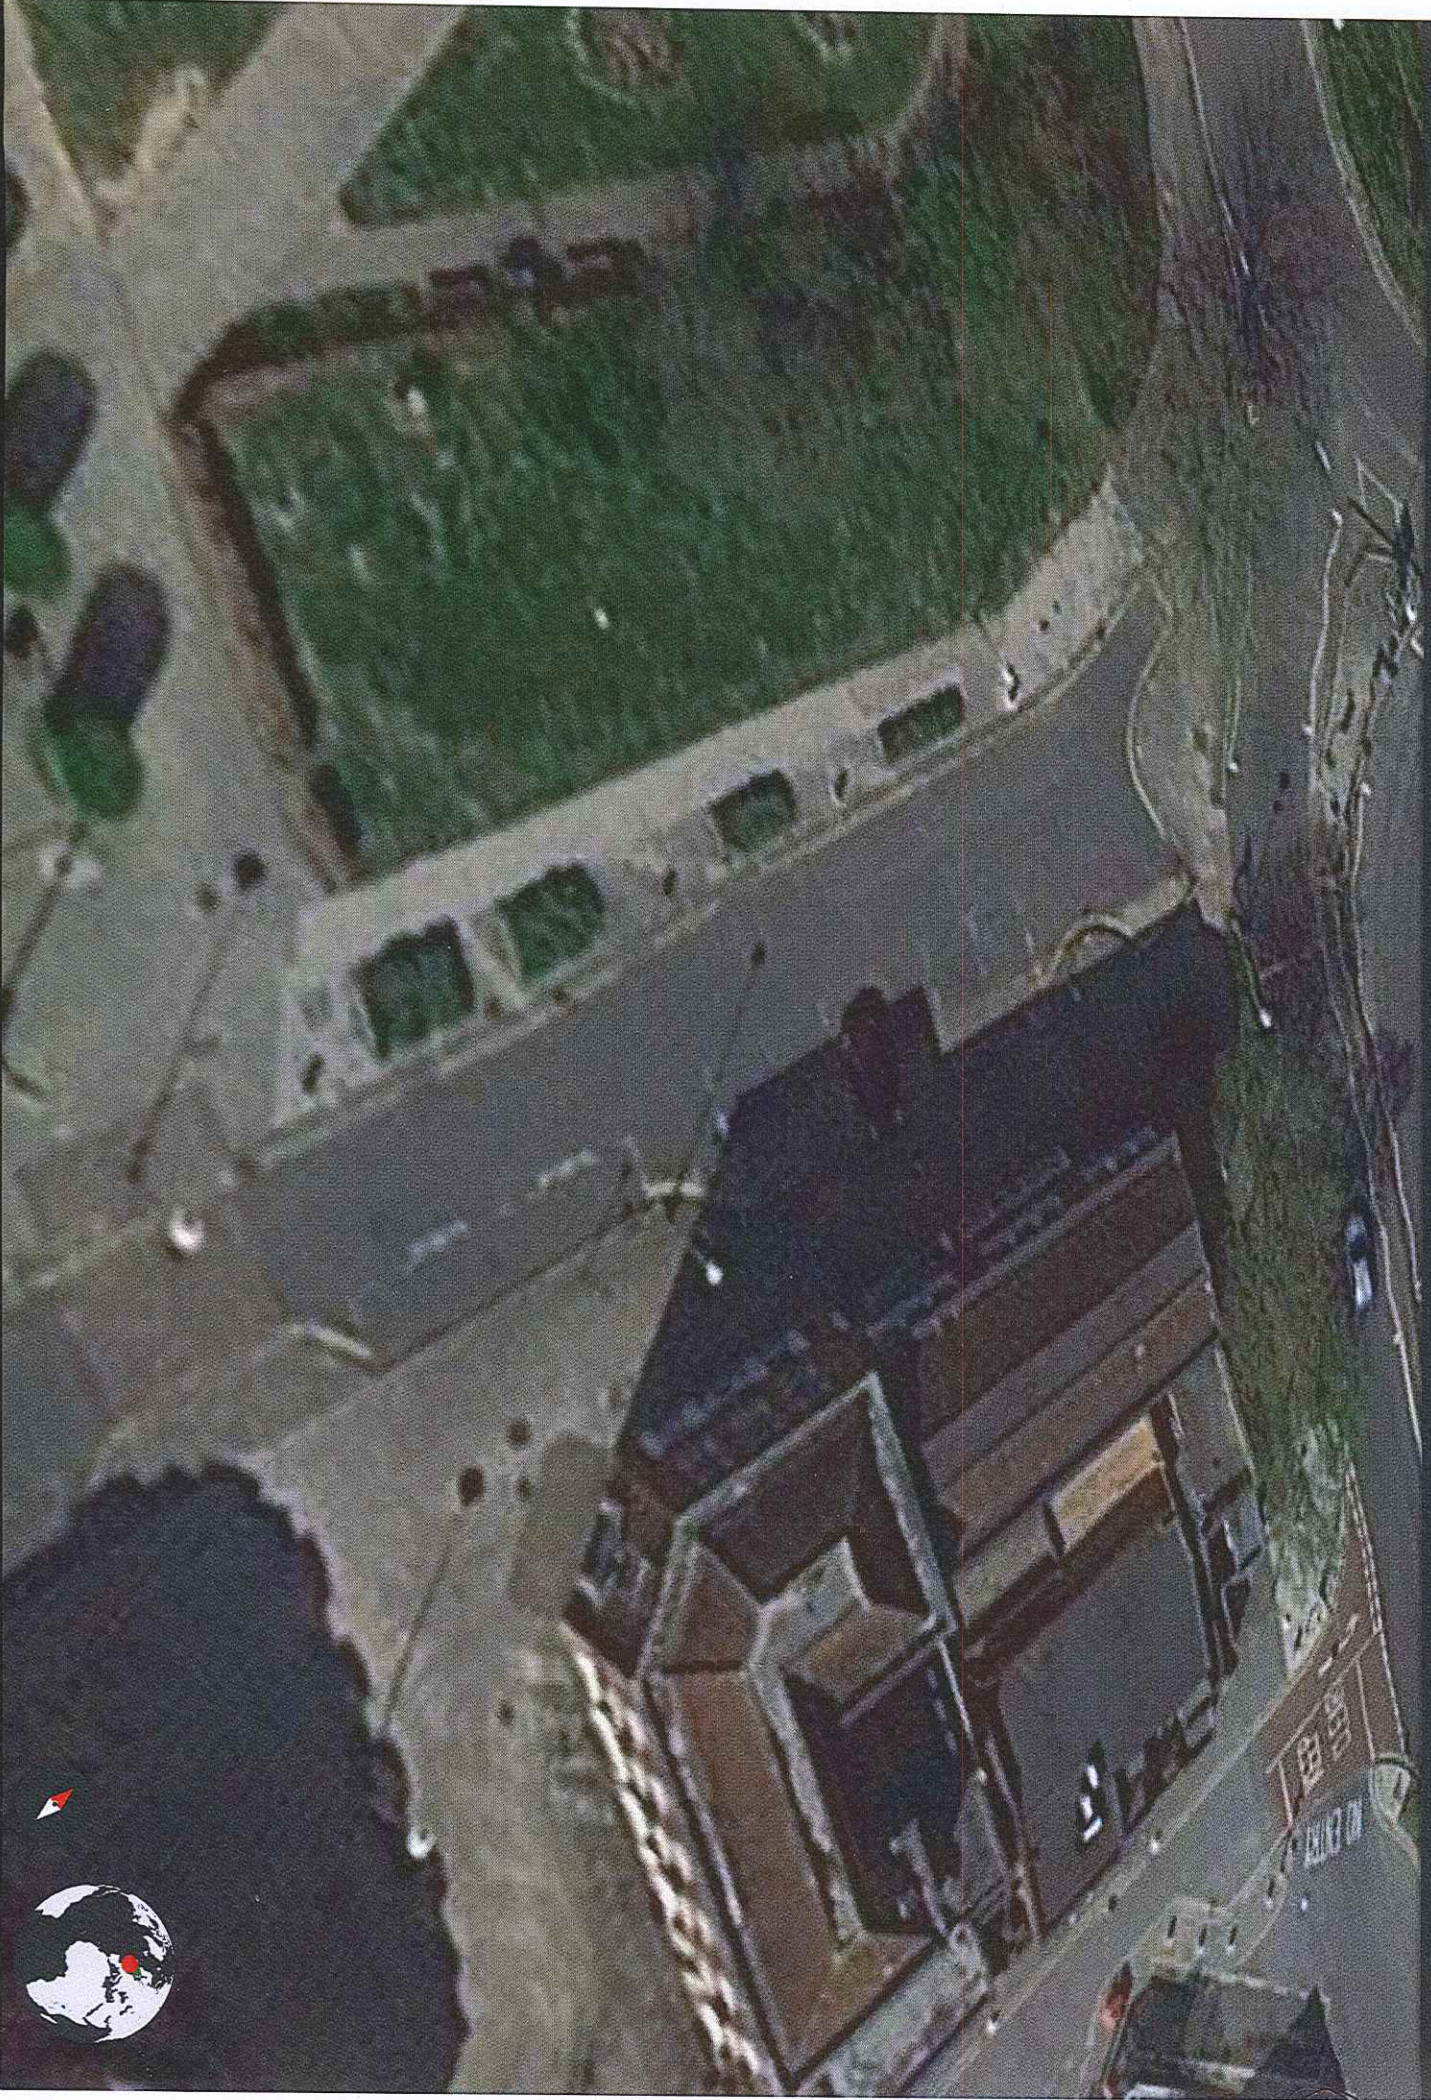

You are currently running an experimental version of Earth.

[Learn more](#)

[Send feedback](#)

X

6

Google Earth

Imagery date: 4/10/20 - newer

10 m

Camera: 138 m 51°48'09"N 0°12'18"W

88 m